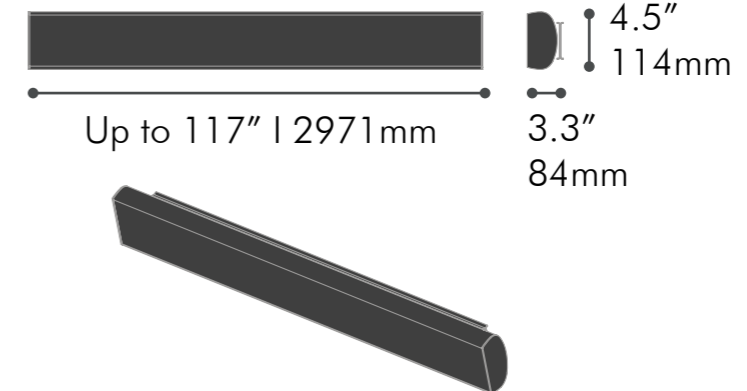

DIMENSIONS

COLORS

ENCLOSURE

Brushed

Painted

GRILLE

Fabric

Aluminum

* Specifications, dimensions, and prices are subject to change without notice