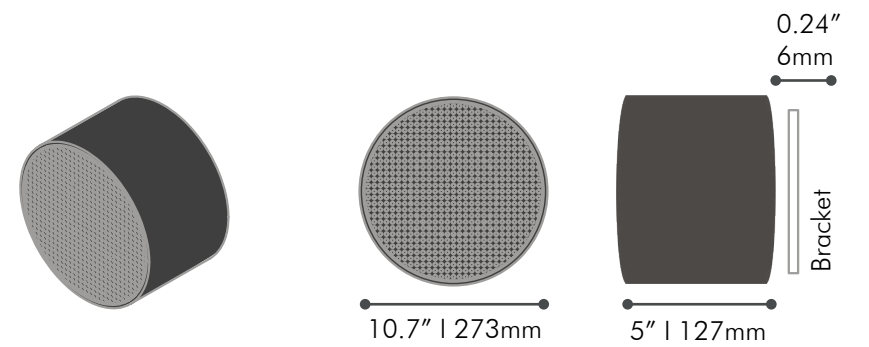

60Hz - 2KHz (-3dB)

45Hz - 5KHz (-6dB)

Sensitivity

91dB SPL 2.83V/1m

Lighting

Yes | PWM Dimmable | 12V | Warm and Natural White

Weight

9 lbs | 4.06 Kg

DIMENSIONS

COLORS

ENCLOSURE

Brushed

Painted

GRILLE

Fabric

Aluminum