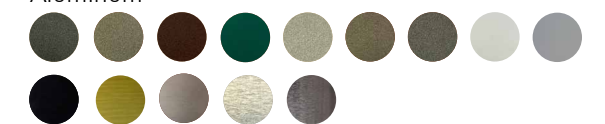

AURA SUB 8

Aura speaker series has more than audio attributes, it literally lights up. Its name comes from the possibility to add dimmable light into its round shape, turning the speaker into a sconce if installed on wall or a light fixture if installation is on ceiling. It can also be installed outdoor.

The speaker has an extruded aluminum cabinet and is available in several finishes.

SPECIFICATIONS

Placement Options

On Ceiling | On Wall Indoor | Outdoor

Use

Distributed Audio | Multichannel

Enclosure

Alluminum, Sealed IP66

Type

Passive Subwoofer

Recommended Amplifier

200W

Drivers

8" Woofer

Impedance

8Ohms

Frequency Response

60Hz - 1KHz (-3dB)

33Hz - 3KHz (-6dB)

Sensitivity

93dB SPL 2.83V/1m

Lighting

Yes | PWM Dimmable | 12V | Warm and Natural White

Weight

16.3 lbs | 7.39 Kg

DIMENSIONS

COLORS

ENCLOSURE

Brushed

Painted

GRILLE

Fabric

Aluminum

* Specifications, dimensions, and prices are subject to change without notice