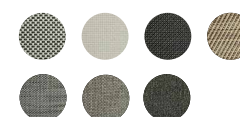

DIMENSIONS

COLORS

ENCLOSURE

Brushed

Painted

GRILLE

Fabric

Aluminum