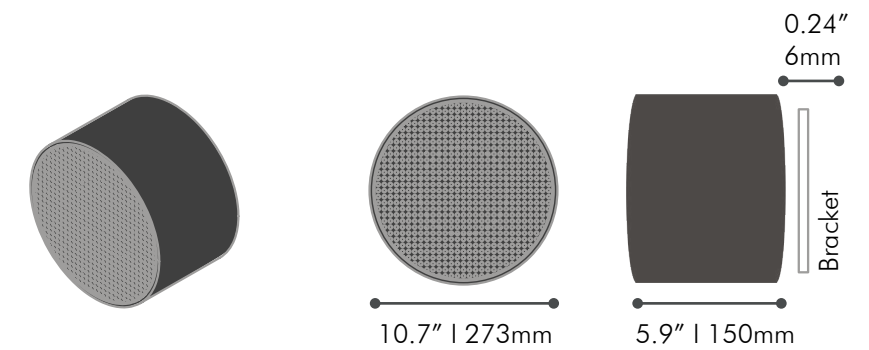

16.3 lbs | 7.39 Kg

DIMENSIONS

COLORS

ENCLOSURE

Brushed

Painted

GRILLE

Fabric