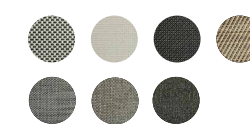

16.3 lbs | 7.39 Kg

DIMENSIONS

COLORS

ENCLOSURE

Brushed

Painted

GRILLE

Fabric