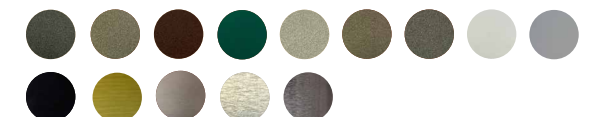

DIMENSIONS

COLORS

ENCLOSURE

Brushed

Painted

GRILLE

Fabric

Aluminum